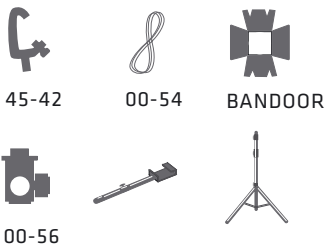

SUPPLIED WITH

- Battery holder.
- V Battery and charger.
- C clamp.
- Safety cable.

OPTIONAL ACCESORIES

AC/DC Powered
110V - 240V - 14,4V

Pole Operation Version

SOFT PANEL LED LIGHTING

MODEL 53-38 PRO II LED PANEL 1x2