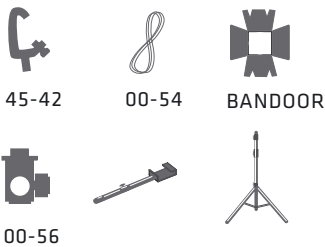

SUPPLIED WITH

- Battery holder.
- V Battery and charger.
- C clamp.
- Safety cable.

OPTIONAL ACCESORIES

AC/DC Powered
110V - 240V - 14,4V

Pole Operation Version

SOFT PANEL LED LIGHTING

MODEL 53-37 PRO I LED PANEL 1x1x