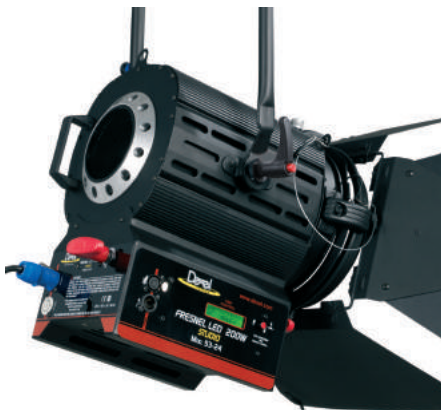

FRESNELS LED

PRODUCT DESCRIPTION

- High power led 120W CRI ≥ 95.
- Colour temperature 5600K° or 3200K°.
- Full Flicker Free.
- Power requirements 110V-240V 50/60Hz.
- Control method: DMX or Local (manual) dimming.
- Powercom for power daisy chain.
- Fresnel lens Ø 120mm.

FRESNEL LED STUDIO 120W MODEL 53-22

Beam Angle
45° - 15°

DMX

Manual Control

5600K° or 3200K°

Inside

ACCESSORIES FRESNEL LED STUDIO 120W

Barndoor
8-leaf

Colour conversion &
Diffusion filter frame

SUPPLIED WITH

- Barndoor 8-leaf.
- Colour frame.
- Safety grid.
- 2 m power supply cable.

Supplied with connectors
for
Power & DMX Daisy Chain

W-DMX
Optional

PHOTOMETRIC DATA