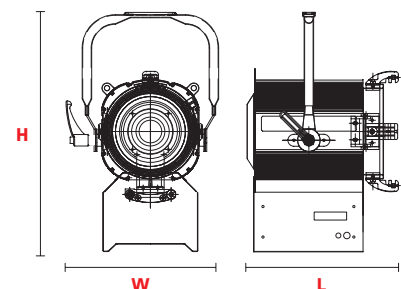

Colour conversion &
Diffusion filter frame

SUPPLIED WITH

- Barndoor 8-leaf.
- Colour frame.
- Safety grid.
- 2 m power supply cable.

Supplied with connectors
for
Power & DMX Daisy Chain

W-DMX
Optional

PHOTOMETRIC DATA

FRESNEL LED STUDIO 120W - MODEL 53-22

∠p 453mm
x: 0,3123 y: 0,3172

DIMENSIONS

FRESNEL LED STUDIO 120W MODEL 53-22

- L** 301mm (11.85")
- W** 305mm (12.00")
- H** 480mm (18.89")

POLE OPERATED VERSION AVAILABLE