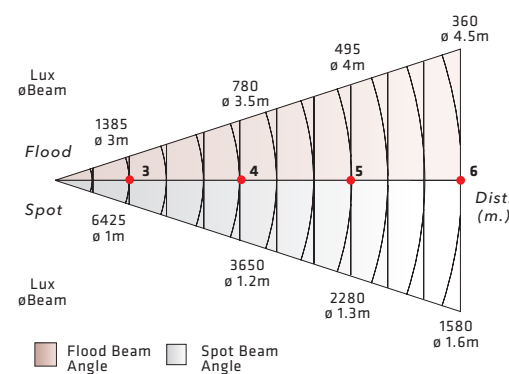

FRESNEL LED STUDIO 120W - MODEL 53-22

∠p 453mm
x: 0,3123 y: 0,3172

DIMENSIONS

FRESNEL LED STUDIO 120W MODEL 53-22

- L** 301mm (11.85")
- W** 305mm (12.00")
- H** 480mm (18.89")

POLE OPERATED VERSION AVAILABLE